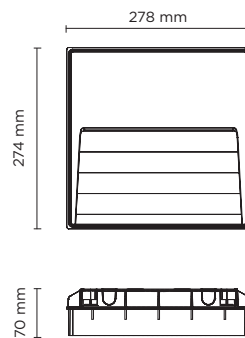

SURF RECESS MAXI

Square wall-recessed luminaire for outdoor installation, phospho-chromatised and polyester powder coated extruded copper-free aluminium body, tempered frosted glass diffuser, moulded silicone gaskets, polypropylene housing for recess. Built-in LED driver 220-240V 50-60Hz, with 21 CREE XH-G mid-power LED. IP65 rating.

light source	light beam options	lumen output (lm)	lumin. efficacy (lm/w)
3000°K warm-white			
mid power led	 floor washer 180°	1.000	71.42
4000°K neutral-white			
mid power led	 floor washer 180°	1.020	72.86

Finish color options:

 Textured Grey RAL 9006

 Anthracite Grey RAL 7016

 Matt Black (on request)

Technical features

Technical data

Wattage	14 WATT
IP Rating	IP65
IK Rating	IK08
Material	High corrosion resistance die-cast copper-free aluminum body
Coating	Polyester powder coating with phosphochromating pre-finish
Light source	NR. 21 x CREE XH-G LED
Screws	Stainless steel
Transformer	Electrical power supply 220/240V 50/60Hz built-in
Gasket	Silicone rubber
Glass	Tempered
Cable gland	M16 rubber grommet
Power cable	0.10 mt power cable included
Gross weight	2,10 Kg
Included	Polypropylene housing for recess