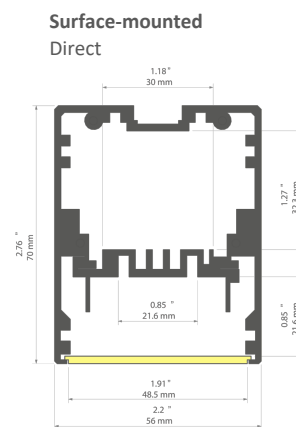

## FEATURES

- Streamline linear luminaire
- Extruded aluminium profile body
- Surface or suspended mounting
- Colour temperature choice
- High lumen efficacy
- UGR compliant, CRI90
- Frosted opal or low-glare prismatic optic diffuser
- Direct or direct/indirect light distribution
- Standard and made-to-measure profile lengths
- Custom configurations are available with mitred corners and coupler joints
- Anodised or painted profile finish
- Compact integral driver, DALI dimming and Casambi controls available
- Standard or DALI 3-hour emergency options
- Zero light spill with firm-fit end caps
- Plug-and-play wiring for quick installation
- Serviceable from the underside with easy access to internal components

## SPECIFICATION

Colour Temperature CCT	2700K   3000K   4000K   TW
Installation	Surface   Suspended
Distribution	Direct   Direct/Indirect
CRI	>90
Optic - Diffuser	Frosted Opal   Prismatic
UGR	≤19 (prismatic optic)
Dimming	Fixed Output   DALI   Casambi Control
Finish	White   Black   Silver Anodised
Dimensions	W 56 mm x H 70 mm Lengths to be confirmed
Configurations	Mitred Corners   Coupler Joints
Operating Voltage	220V – 230V
Lifetime	50,000hrs
Emergency Options	3-hour standard   DALI
Ingress Protection	IP20
Operating Temperature	-25°C~50°C
Conformity	Thermal Management System No UV or IR Emissions
Warranty	5 Years

## DIMENSIONS