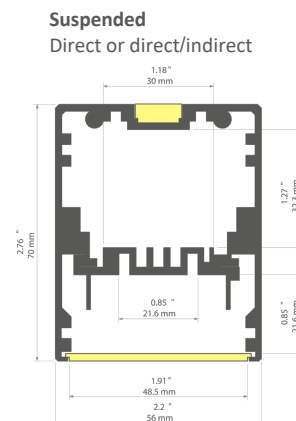

## FEATURES

- Streamline linear luminaire
- Extruded aluminium profile body
- Surface or suspended mounting
- Colour temperature choice
- High lumen efficacy
- UGR compliant, CRI90
- Frosted opal or low-glare prismatic optic diffuser
- Direct or direct/indirect light distribution
- Standard and made-to-measure profile lengths
- Custom configurations are available with mitred corners and coupler joints
- Anodised or painted profile finish
- Compact integral driver, DALI dimming and Casambi controls available
- Standard or DALI 3-hour emergency options
- Zero light spill with firm-fit end caps
- Plug-and-play wiring for quick installation
- Serviceable from the underside with easy access to internal components

## SPECIFICATION

Colour Temperature CCT	2700K   3000K   4000K   TW
Installation	Surface   Suspended
Distribution	Direct   Direct/Indirect
CRI	>90
Optic - Diffuser	Frosted Opal   Prismatic
UGR	≤19 (prismatic optic)
Dimming	Fixed Output   DALI   Casambi Control
Finish	White   Black   Silver Anodised
Dimensions	W 56 mm x H 70 mm Lengths to be confirmed
Configurations	Mitred Corners   Coupler Joints
Operating Voltage	220V – 230V
Lifetime	50,000hrs
Emergency Options	3-hour standard   DALI
Ingress Protection	IP20
Operating Temperature	-25°C~50°C
Conformity	Thermal Management System No UV or IR Emissions
Warranty	5 Years

## DIMENSIONS