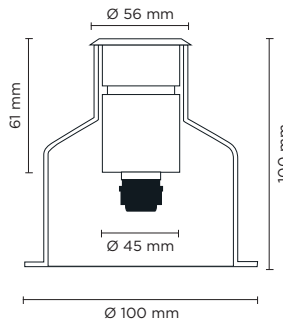

HYDROFLOOR SMALL

Round ground-recessed luminaire for outdoor installation, stainless steel body and frame, tempered safety glass, moulded silicone gasket. With 3 CREE LED. 24V DC remote driver needed. IP67 rating.

light source	light beam options	lumen output (lm)	lumin. efficacy (lm/w)
3000°K warm-white			
high-power led	M 25°	288	96.00

Finish color options:

Stainless Steel (on request)

remote driver selection

brand	manufacturer code	type	watt	IP rate	numbers of fixtures
Meanwell	LPV-20-24	constant voltage 24V DC	20W	IP67	min 1 - max 4
Meanwell	LPV-35-24	constant voltage 24V DC	35W	IP67	min 1 - max 5
Meanwell	LPV-60-24	constant voltage 24V DC	60W	IP67	min 1 - max 9
Meanwell	LPV-100-24	constant voltage 24V DC	100W	IP67	min 1 - max 15

Technical features

Technical data

Wattage	3 WATT
IP Rating	IP67
IK Rating	IK09
Material	Completely made in stainless steel AISI 316 body
Light source	NR. 3 x 1W CREE "XP-G3" LED
Screws	Stainless steel
Remote driver	24V DC
Static weight resistance	Max 1000 Kg
Gasket	Silicone rubber
Glass	Tempered
Power cable	1 mt. neoprene power cable included
Gross weight	0,60 Kg
Included	Polypropilene recessing box included