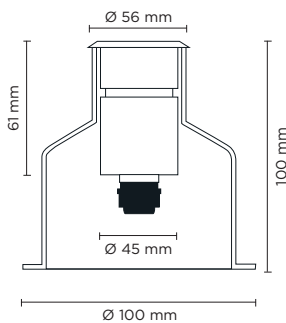

## HYDROFLOOR SMALL SOFT

Round ground-recessed luminaire for outdoor installation, stainless steel body and frame, tempered frosted safety glass diffuser, moulded silicone gasket.

With 12 x SMD LED. Built-in LED driver 220-240V 50-60Hz. IP67 rating.

light source	light beam options	lumen output (lm)	lumin. efficacy (lm/w)
<b>3000°K warm-white</b>			
SMD led	 80°	76	50,67

### Technical data

Wattage	1,5 WATT
IP Rating	IP67
IK Rating	IK09
Material	Stainless steel AISI 316
Light source	NR. 12 x SMD LED
Screws	Stainless steel
Transformer	Electronic power supply 220/240V 50/60Hz built-in
Static weight resistance	Max 1000 Kg
Gasket	Silicone rubber
Glass	Tempered, Frosted
Power cable	1 mt. neoprene power cable included
Gross weight	0,60 Kg