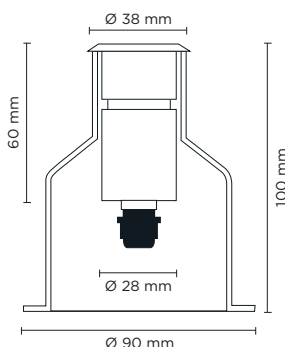

HYDROFLOOR PICO SOFT

Round ground-recessed luminaire for outdoor installation, stainless steel body and frame, tempered frosted safety glass diffuser, moulded silicone gasket. With 6 x SMD LED. 24V DC remote driver needed. IP67 rating.

light source	light beam options	lumen output (lm)	lumin. efficacy (lm/w)
3000°K warm-white			
SMD led	 75°	64	80.00

Finish color options:

Stainless Steel (on request)

remote driver selection

brand	manufacturer code	type	watt	IP rate	numbers of fixtures
Meanwell	LPV-20-24	constant voltage 24V DC	20W	IP67	min 1 - max 4
Meanwell	LPV-35-24	constant voltage 24V DC	35W	IP67	min 1 - max 6
Meanwell	LPV-60-24	constant voltage 24V DC	60W	IP67	min 1 - max 12

Technical features

Technical data

Wattage	0,8 WATT
IP Rating	IP67
IK Rating	IK09
Material	Stainless steel AISI 316
Light source	NR. 6 x SMD LED
Screws	Stainless steel
Remote driver	24V DC
Static weight resistance	Max 1000 Kg
Gasket	Silicone rubber
Glass	Tempered, Frosted
Power cable	1 mt. neoprene power cable included
Gross weight	0,30 Kg
Included	Polypropilene recessing box included