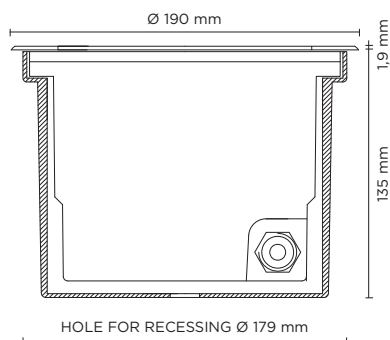

HYDROFLOOR MEDIUM

Round ground-recessed luminaire for outdoor installation, Phospho-chromatised and polyester powder coated die-cast copper-free aluminium body and stainless steel AISI 304 frame, tempered safety glass, moulded silicone gasket. Built-in LED driver 220-240V 50-60Hz, with 5 CREE XP-G3 LED. IP67 rating.

light source	light beam options	lumen output (lm)	lumin. efficacy (lm/w)
3000°K warm-white			
high-power led	10°	720	90.00
high-power led	30°	684	85.50
high-power led	45°	650	81.25
4000°K neutral-white			
high-power led	10°	750	93.75
high-power led	30°	713	89.13
high-power led	45°	677	84.63

Finish color options:

Stainless Steel (on request)

Technical features

Technical data

Wattage	8 WATT
IP Rating	IP67
IK Rating	IK10
Material	High corrosion resistance die-cast copper-free aluminum body
Ring	Stainless steel AISI 304
Coating	Polyester powder coating with phosphochromating pre-finish
Light source	N. 5 x 1.5W CREE "XP-G3" LED
Screws	Stainless steel
Transformer	Electronic power supply 220/240V 50/60Hz built-in
Static weight resistance	Max 5000 Kg
Gasket	Silicone rubber
Glass	Tempered
Cable gland	M20
Adjustable	+/- 15 degrees
Power cable	1 mt. neoprene power cable included
Gross weight	2,20 Kg
Included	Polypropilene recessing box included