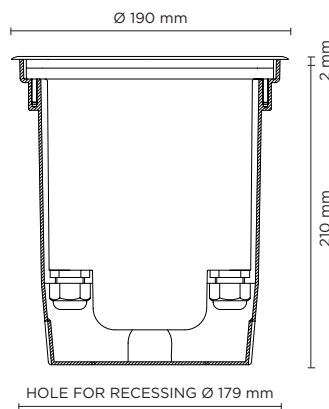

HYDROFLOOR MEDIUM DMX RGBW

Ground-recessed luminaire in round shape for outdoor installation, phospho-chromatised and polyester powder coated die-cast copper-free aluminium body and stainless steel AISI 304 frame, tempered safety glass, moulded silicone gasket. Built-in LED driver, DMX driver integrated; with 3 x CREE "XML" RGBW LED. IP67 rating.

light source	light beam options	lumen output (lm)	lumin. efficacy (lm/w)
RGBW			
high-power led	12°	480	34.28
high-power led	25°	468	33.43
high-power led	35°	457	32.65

Finish color options:

Stainless Steel

Technical features

Technical data

Wattage	14 WATT
IP Rating	IP67
IK Rating	IK10
Material	High corrosion resistance die-cast copper-free aluminum body
Trim	Stainless steel AISI 304
Coating	Polyester powder coating with phosphochromating pre-finish
Light source	3 x CREE "XML" COLOR RGBW LED
Screws	Stainless steel
DMX	DMX interface integrated
Transformer	Electronic power supply 220/240V 50/60Hz built-in
Gasket	Silicone rubber
Glass	Tempered
Power cable	1 mt. neoprene power cable included
DMX cable	DMX IN cable included
Gross weight	2,40 Kg