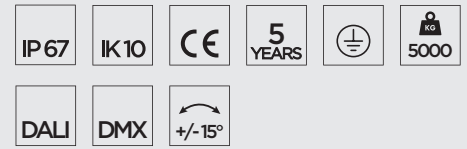

HYDROFLOOR MEDIUM DMX RGBW

Ground-recessed luminaire in round shape for outdoor installation, phospho-chromatised and polyester powder coated die-cast copper-free aluminium body and stainless steel AISI 304 frame, tempered safety glass, moulded silicone gasket. Built-in LED driver, DMX driver integrated; with 3 x CREE "XML" RGBW LED. IP67 rating.

light source	light beam options	lumen output (lm)	lumin. efficacy (lm/w)
RGBW			
high-power led	12°	480	34.28
high-power led	25°	468	33.43
high-power led	35°	457	32.65

Finish color options:

Stainless Steel

Technical features

Technical data

Wattage	14 WATT
IP Rating	IP67
IK Rating	IK10
Material	High corrosion resistance die-cast copper-free aluminum body
Trim	Stainless steel AISI 304
Coating	Polyester powder coating with phosphochromating pre-finish
Light source	3 x CREE "XML" COLOR RGBW LED
Screws	Stainless steel
DMX	DMX interface integrated
Transformer	Electronic power supply 220/240V 50/60Hz built-in
Gasket	Silicone rubber
Glass	Tempered
Power cable	1 mt. neoprene power cable included
DMX cable	DMX IN cable included
Gross weight	2,40 Kg