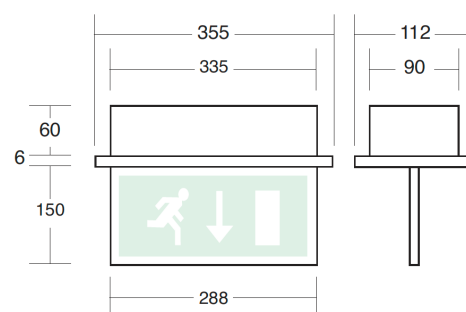

Recessed: the housing has adjustable spring clip arms to simplify installation into different thickness supporting surfaces.