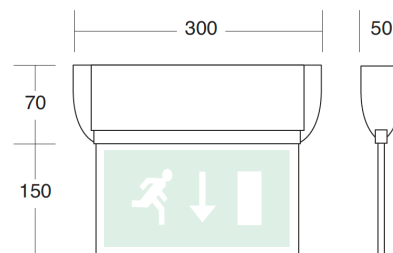

### FEATURES

The EM-SIGN 3 is a high-quality emergency exit sign range that offers a bright 28m viewing distance. Its even illumination across the legend panel ensures maximum visibility in the event of an emergency.

Available in suspended, surface and recessed-mounted options.

EM-SIGN 3 features a unique method of fitting the legend panel screens onto the double-sided, acrylic blades. The EC or ISO legend panels are available in arrow up, arrow down, arrow left or arrow right. The panels are supplied as 'same type' sets of two. When ordering please confirm your panel requirements.

### SPECIFICATION

Installation	Recessed   Surface   Suspended
Viewing Distance	28m
Input Voltage	230V 50Hz
Colour Temperature CCT	4500K
Power (Maintained)	Up to 4.4W
Power (Non-Maintained)	Up to 3.1W
Duration	3 hours
Battery Type	4.8V 0/9Ah NiCd
IP Rating	IP20
Material	Extruded Aluminium
Finish	Surface – Silver Aluminium Recessed – White
Dimensions	Surface – W 300mm x H 220mm Recessed – W 355mm x H 210mm
Legend Panels	Arrow Up   Arrow Down   Arrow Left   Arrow Right
Temperature	0°C ~ 25°C
Weight	3kg
Conformity	Class I, UKCA
Warranty	5 Years

### DIMENSIONS

**Surface:** the surface and suspended solutions connect with fixing brackets that retain the standard luminaire body via quick release spring clips. For the suspended installation, 1m wire suspension cables are provided.