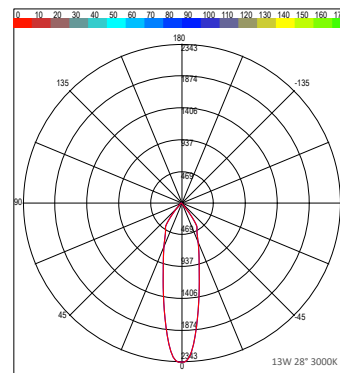

- Suspended pendant luminaire
- Available in multiple lengths
- Efficacy up to 86 lm/W
- Alternate fittings without tools
- Black or white finish
- Aluminium housing
- Compact fixed output or DALI dimming
- 48V track system
- UGR 19 compliant, CRI90, IP20

SPECIFICATION

Luminous Flux	520 – 1200 Lumens
UGR	19
Colour Temperature CCT	2700K 3000K 4000K
Power Consumption	6W 13W
CRI	90
Beam Angle	15° 28° 40° 60°
Efficacy	86 lm/W
Dimming	Fixed Output DALI
Input Voltage	48V DC
Lifetime	50,000hrs
Finish	Matt White Matt Black
Installation	Track Mounted Pendant 1000 mm Suspension Cable
Dimensions	Ø60 mm x 160 mm
Ingress Protection	IP20
Operating Temperature	-25°C ~50°C
Conformity	Thermal Management System No UV or IR Emissions, UKCA
Warranty	5 Years

DIMENSIONS

PRODUCT ORDER CODE

EXAMPLE: LINK-SPOT-P/13W/28/3K/DALI/BL

PREFIX	WATTAGE	BEAM ANGLE	CCT	DRIVER	FINISH
LINK-SPOT-P	6W	15 15° beam angle	27K 2700K	FO fixed output	WH matt white
	13W	28 28° beam angle	3K 3000K	DALI DALI dimming	BL matt black
		40 40° beam angle	4K 4000K		
		60 60° beam angle			