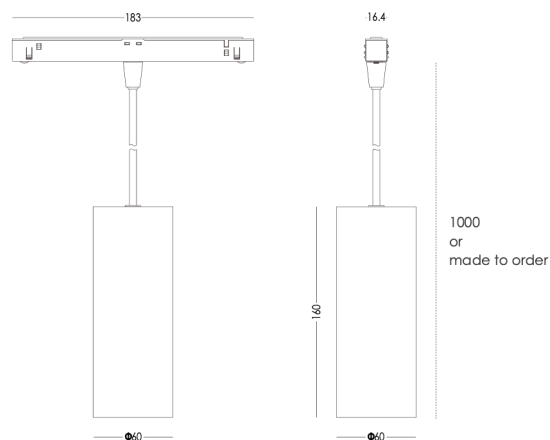

FEATURES

LINK is a compact 48V system that redefines the track lighting concept, offering a minimal design, quick installation and endless lighting configurations. The LINK is perfect for architectural or commercial projects.

- Suspended pendant luminaire
- Available in multiple lengths
- Efficacy up to 86 lm/W
- Alternate fittings without tools
- Black or white finish
- Aluminium housing
- Compact fixed output or DALI dimming
- 48V track system
- UGR 19 compliant, CRI90, IP20

SPECIFICATION

Luminous Flux	520 – 1200 Lumens
UGR	19
Colour Temperature CCT	2700K 3000K 4000K
Power Consumption	6W 13W
CRI	90
Beam Angle	15° 28° 40° 60°
Efficacy	86 lm/W
Dimming	Fixed Output DALI
Input Voltage	48V DC
Lifetime	50,000hrs
Finish	Matt White Matt Black
Installation	Track Mounted Pendant 1000 mm Suspension Cable
Dimensions	Ø60 mm x 160 mm
Ingress Protection	IP20
Operating Temperature	-25°C ~50°C
Conformity	Thermal Management System No UV or IR Emissions, UKCA
Warranty	5 Years

DIMENSIONS

PRODUCT ORDER CODE

EXAMPLE: LINK-SPOT-P/13W/28/3K/DALI/BL

PREFIX	WATTAGE	BEAM ANGLE	CCT	DRIVER	FINISH
LINK-SPOT-P	6W	15 15° beam angle	27K 2700K	FO fixed output	WH matt white
	13W	28 28° beam angle	3K 3000K	DALI DALI dimming	BL matt black
		40 40° beam angle	4K 4000K		
		60 60° beam angle			