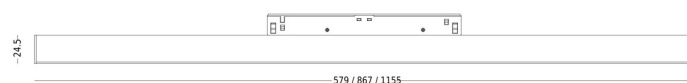

DIMENSIONS