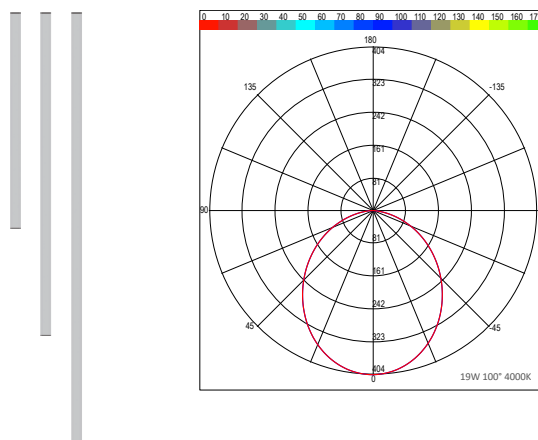

- Opal linear luminaire
- Available in multiple lengths
- Efficacy up to 84 lm/W
- Alternate fittings without tools
- Black or white finish
- Aluminium housing
- Compact fixed output or DALI dimming
- 48V track system
- UGR 19 compliant, CRI90, IP20

### SPECIFICATION

|                        |  |
|------------------------|--|
| Luminous Flux          | 1100 - 2200 Lumens                                       |
| UGR                    | 19   |
| Colour Temperature CCT | 2700K   3000K   4000K                                    |
| Power Consumption      | 13W   19W   26W  |
| CRI                    | 90   |
| Beam Angle             | 100°   |
| Efficacy               | 84 lm/W  |
| Dimming                | Fixed Output   DALI                                      |
| Input Voltage          | 48V DC   |
| Lifetime               | 50,000hrs  |
| Finish                 | Matt White   Matt Black                                  |
| Installation           | Track Mounted  |
| Dimensions             | 42.8 mm x 22.6 mm  |
| Length Options         | 579 mm   867 mm   1155 mm                                |
| Ingress Protection     | IP20   |
| Operating Temperature  | -25°C ~50°C  |
| Conformity             | Thermal Management System<br>No UV or IR Emissions, UKCA |
| Warranty               | 5 Years  |

### DIMENSIONS