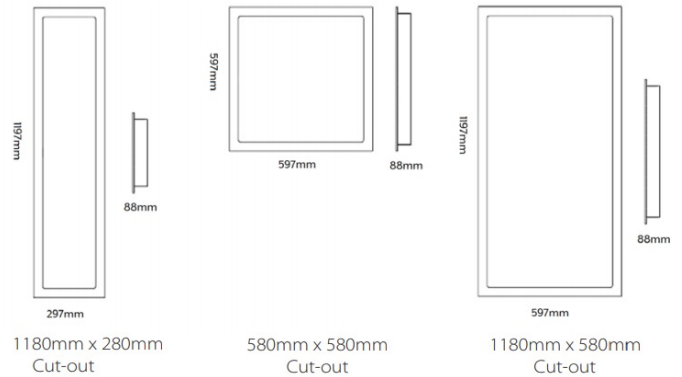

FEATURES

The EDGE IP65 provides a high quality lighting solution for clean room applications. Suitable for concealed ceilings and for 15mm/24mm exposed T grid systems.

- Mounting brackets supplied as standard
- Colour temperature choice
- Efficacy up to 124.9 lm/W
- Quick front access to the module
- Compact driver, dimming and emergency options
- T5 equivalent
- IP65
- IK10

SPECIFICATION

Luminous Flux	2497 - 6743 Lumens
Colour Temperature CCT	3000K 4000K 5000K
Power Consumption	20W 27W 54W
Efficacy	124.9 lm/W
Dimming	Fixed Output SwitchDIM DALI
Lifetime	50,000hrs
Finish	White
Installation	Recessed
Dimensions	297 mm 497 mm 597 mm 1197 mm
Depth	88 mm
Emergency	Standard Integral Emergency
Ingress Protection	IP65 (front face only)
Impact Rating	IK10
Weight	4.5 – 9.4 kg
Operating Temperature	-25°C ~ 50°C
Conformity	Thermal Management System No UV or IR Emissions
Warranty	5 Years

DIMENSIONS

PRODUCT ORDER CODE

CODE	DIMENSIONS	WATTAGE	CCT	WEIGHT	CURRENT	BOARD LUMENS	LUMINAIR LUMENS	LM/W	REPLACES
EDGE IP65/497/20W/4K	497 X 487 mm	20W	4000K	4.5 KG	5A 37µs	3469	2497	124.9	2 X 36W PL
EDGE IP65/597/20W/4K	597 X 597 mm	20W	4000K	5.4 KG	5A 37µs	3469	2497	124.9	4 X 14W T5
EDGE IP65/597/27W/4K	597 X 597 mm	27W	4000K	5.4 KG	5A 37µs	4683	3371	124.9	4 X 24W T5
EDGE IP65/1197/20W/4K	1197 X 297 mm	20W	4000K	5.4 KG	5A 37µs	4683	3371	124.9	2 X 28W T5
EDGE IP65/1197/27W/4K	1197 X 297 mm	27W	4000K	5.4 KG	5A 37µs	6937	4995	124.9	2 X 28W T5
EDGE IP65/1197/54W/4K	1197 X 597 mm	54W	4000K	9.4 KG	12A 50µs	9365	6743	124.9	4 X 54W T5