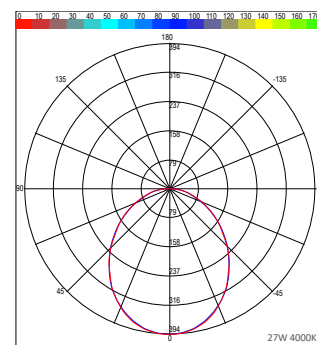

FEATURES

The EDGE IP65 provides a high quality lighting solution for clean room applications. Suitable for concealed ceilings and for 15mm/24mm exposed T grid systems.

- Mounting brackets supplied as standard
- Colour temperature choice
- Efficacy up to 124.9 lm/W
- Quick front access to the module
- Compact driver, dimming and emergency options
- T5 equivalent
- IP65
- IK10

SPECIFICATION

Luminous Flux	2497 - 6743 Lumens
Colour Temperature CCT	3000K 4000K 5000K
Power Consumption	20W 27W 54W
Efficacy	124.9 lm/W
Dimming	Fixed Output SwitchDIM DALI
Lifetime	50,000hrs
Finish	White
Installation	Recessed
Dimensions	297 mm 497 mm 597 mm 1197 mm
Depth	88 mm
Emergency	Standard Integral Emergency
Ingress Protection	IP65 (front face only)
Impact Rating	IK10
Weight	4.5 – 9.4 kg
Operating Temperature	-25°C ~ 50°C
Conformity	Thermal Management System No UV or IR Emissions
Warranty	5 Years

DIMENSIONS

PRODUCT ORDER CODE

CODE	DIMENSIONS	WATTAGE	CCT	WEIGHT	CURRENT	BOARD LUMENS	LUMINAIR LUMENS	LM/W	REPLACES
EDGE IP65/497/20W/4K	497 X 487 mm	20W	4000K	4.5 KG	5A 37µs	3469	2497	124.9	2 X 36W PL
EDGE IP65/597/20W/4K	597 X 597 mm	20W	4000K	5.4 KG	5A 37µs	3469	2497	124.9	4 X 14W T5
EDGE IP65/597/27W/4K	597 X 597 mm	27W	4000K	5.4 KG	5A 37µs	4683	3371	124.9	4 X 24W T5
EDGE IP65/1197/20W/4K	1197 X 297 mm	20W	4000K	5.4 KG	5A 37µs	4683	3371	124.9	2 X 28W T5
EDGE IP65/1197/27W/4K	1197 X 297 mm	27W	4000K	5.4 KG	5A 37µs	6937	4995	124.9	2 X 28W T5
EDGE IP65/1197/54W/4K	1197 X 597 mm	54W	4000K	9.4 KG	12A 50µs	9365	6743	124.9	4 X 54W T5