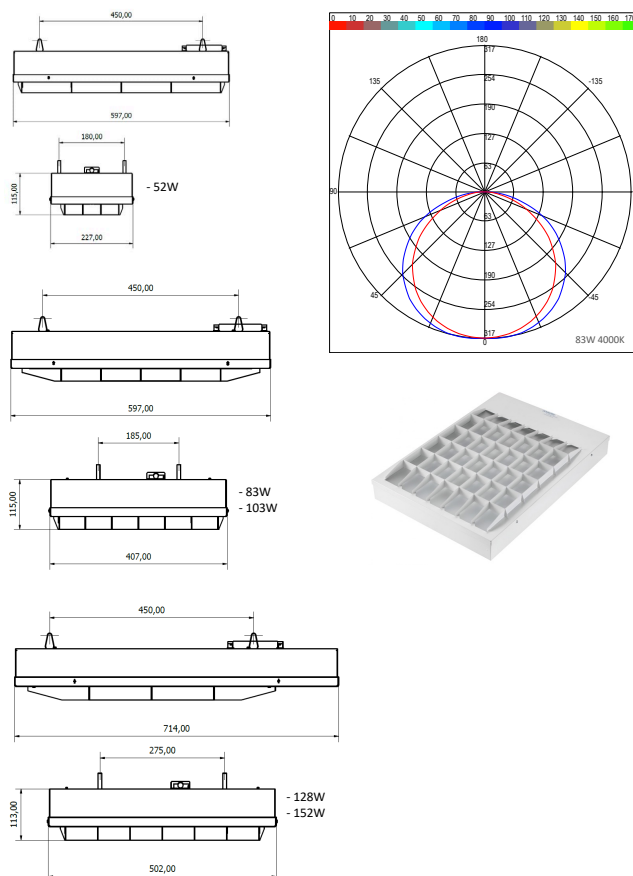

FEATURES

The ACTIVE has a steel louvred front with double protection that offers ambient illumination. Its sturdy and uniform design is an ideal solution for indoor sports or gym facilities

- Colour temperature choice
- Efficacy up to 139 lm/W
- Multiple power/sizes available
- Steel louvred front
- Glare reduction
- Compact driver
- Dimming and emergency options
- HS/SON equivalent
- IP20

SPECIFICATION

Luminous Flux	6950 - 21264 Lumens
Colour Temperature CCT	3000K 4000K 5000K
Power Consumption	52W 83W 103W 128W 152W
Efficacy	139 lm/W
Dimming	Fixed Output SwitchDIM DALI
Lifetime	50,000hrs
Finish	White
Installation	Surface
Dimensions – 52W	597 mm x 115 mm x 227 mm
Dimensions – 83W/103W	597 mm x 115 mm x 407 mm
Dimensions – 128W/152W	714 mm x 113 mm x 502 mm
Emergency Option	Standard Integral Emergency
Ingress Protection	IP20
Material	Steel front
Weight	4.8 – 6.1 kg
Operating Temperature	-25°C ~ 50°C
Conformity	Thermal Management System No UV or IR Emissions, UKCA
Warranty	5 Years

DIMENSIONS

PRODUCT ORDER CODE

CODE	WATTAGE	DIMENSIONS	CCT	WEIGHT	CURRENT	LUMINAIRE LUMENS	REPLACES
ACTIVE/52W/4K	52W	597 mm x 115 mm x 227 mm	4000K	4.8 KG	50A 200µs	6950	150W SON/MH
ACTIVE/83W/4K	83W	597 mm x 115 mm x 407 mm	4000K	5.3 KG	59A 176µs	11611	250W SON/MH
ACTIVE/103W/4K	103W	597 mm x 115 mm x 407 mm	4000K	5.7 KG	59A 176µs	14409	250W /400 SON/MH
ACTIVE/128W/4K	128W	714 mm x 113 mm x 502 mm	4000K	5.8 KG	59A 176µs	17906	400W SON
ACTIVE/152W/4K	152W	714 mm x 113 mm x 502 mm	4000K	6.1 KG	108A 176µs	21264	600W MH