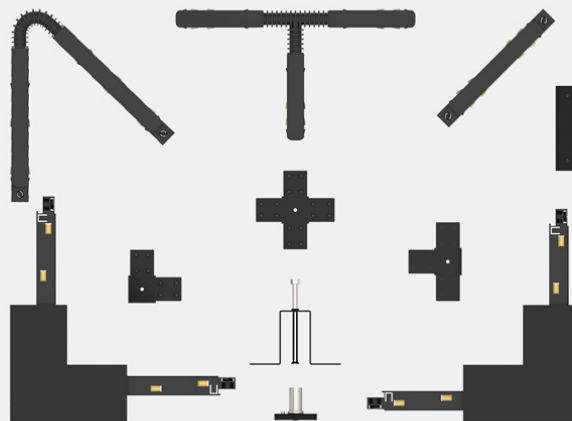

## FEATURES

LINK is a compact 48V system that redefines the track lighting concept, offering a minimal design, quick installation and endless lighting configurations. The LINK is perfect for architectural or commercial projects.

## TRACK ACCESSORIES INCLUDE:

- Power feed
- Straight, L and T connectors
- Recessed mounting kit
- Suspended mounting kit
- Linear, Cross, L and T connection plates

ACCESSORY	SPECIFICATION ORDER	PRODUCT ORDER CODES
	<p><b>POWER FEED</b> 145 mm black   white</p> 	<p>LINK-POWER/BL LINK-POWER/WH</p>
	<p><b>STRAIGHT CONNECTOR</b> 142 mm black   white</p> 	<p>LINK-S-CONNECTOR/BL LINK-S-CONNECTOR/WH</p>
	<p><b>L CONNECTOR</b> 349 mm black   white</p> 	<p>LINK-L-CONNECTOR/BL LINK-L-CONNECTOR/WH</p>

ACCESSORY	SPECIFICATION ORDER	PRODUCT ORDER CODES
	<p><b>T CONNECTOR</b> 122.35 mm X 225.4 mm black   white</p> 	<p>LINK-T-CONNECTOR/BL LINK-T-CONNECTOR/WH</p>
	<p><b>RECESSED</b> recessed mounting kit</p>	<p>LINK-RECESSED/BL</p>
	<p><b>SUSPENDED</b> suspension kit stainless steel wire rope black   white available with transparent electrical wire</p>	<p>LINK-SUSPENSION/BL LINK-SUSPENSION/WH LINK-SUSPENSION/WIRE/BL LINK-SUSPENSION/WIRE/WH</p>
	<p><b>PLATE</b> linear track connection plate black</p>	<p>LINK-PLATE/BL</p>
	<p><b>L CONNECTION PLATE</b> cross connection plate 50.5 mm x 50.5 mm x 22.5 mm</p> 	<p>LINK/H27-L-CPALTE/BL LINK/H27-L-CPALTE/WH LINK/H54-L-CPALTE/BL LINK/H54-L-CPALTE/WH</p>

ACCESSORY	SPECIFICATION ORDER	PRODUCT ORDER CODES
	<p><b>T CONNECTION PLATE</b> t connection plate 74 mm x 50.5 mm x 22.5 mm</p> 	<p>LINK/H27-T-CPALTE/BL LINK/H27-T-CPALTE/WH LINK/H54-T-CPALTE/BL LINK/H54-T-CPALTE/WH</p>
	<p><b>CROSS CONNECTION PLATE</b> track cross connection plate 74 mm x 74 mm x 22.5 mm</p> 	<p>LINK/H27-C-CPALTE/BL LINK/H27-C-CPALTE/WH LINK/H54-C-CPALTE/BL LINK/H54-C-CPALTEN/WH</p>