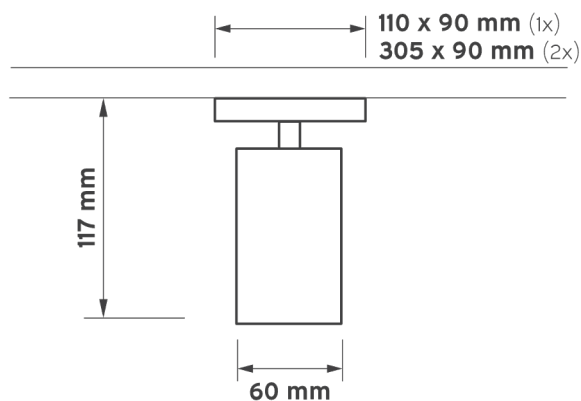

FEATURES

Zain is a fully adjustable ceiling or wall mounted spotlight that incorporates the latest Philips GU10 LED lamp technology, making it ideal for a range of interior lighting applications.

- Efficacy up to 65 - 73 lm/W
- White body and black baffle as standard
- White and gold baffles on request
- Twin module available
- CRI80
- IP20

SPECIFICATION

Luminous Flux	355 - 400 Lumens
Colour Temperature CCT	2700K 3000K 4000K
Power Consumption	5.5W
CRI	80 90 on request
Efficacy	65 - 73 lm/W
Dimming	Fixed Output Mains Dim
Operating Voltage	220 – 240V
Operating Frequency	50-60Hz
Lifetime	40,000hrs
Finish	White Body Black Baffle
Installation	Surface or Wall
Dimensions	∅ 60 mm x 117 mm
Material	Aluminium housing
Ingress Protection	IP20
Operating Temperature	0°C ~25°C
Conformity	Thermal Management System No UV or IR Emissions, UKCA
Warranty	5 Years

DIMENSIONS

PRODUCT ORDER CODE

EXAMPLE: ZAIN/5.5W/3K/FO/WH/WH

PREFIX	WATTAGE	CCT	DRIVER	FINISH - BODY	FINISH - BAFFLE
ZAIN	5.5W	27K 2700K	FO fixed output	WH white as standard	BL black as standard
		3K 3000K	DIM mains dimmable	BL black	WH white
		4K 4000K			G gold
ZAIN - TWIN	5.5W each module	27K 2700K	FO fixed output	WH white as standard	BL black as standard
		3K 3000K	DIM mains dimmable	BL black	WH white
		4K 4000K			G gold