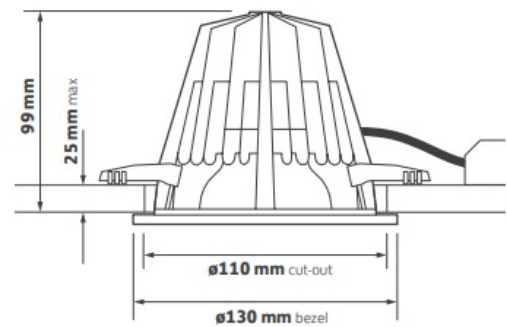

FEATURES

NURI MIDI is a high-performance mid-sized LED downlight. It features a specular reflector and low glare ideal for indoor lighting applications.

- Efficacy up to 109 lm/W
- Specular reflector as standard
- Aluminium housing
- Low-glare
- UGR compliant
- CRI90
- IP20

SPECIFICATION

| | |
|------------------------|--|
| Luminous Flux | 625 - 1925 Lumens |
| UGR | <19 |
| Colour Temperature CCT | 3000K 4000K |
| Power Consumption | 6W 12W 18W |
| CRI | >90 |
| Efficacy | 100 - 109 lm/W |
| Dimming | Fixed Output SwitchDim DALI |
| Operating Voltage | 220 – 240V |
| Lifetime | 50,000hrs |
| Finish | White |
| Installation | Recessed |
| Dimensions | ∅ 130 mm x 99 mm |
| Cut-out Dimensions | ∅ 110 mm |
| Ingress Protection | IP20 |
| Operating Temperature | -25°C ~35°C |
| Conformity | Thermal Management System No UV or IR Emissions |
| Warranty | 5 Years |

DIMENSIONS

PRODUCT ORDER CODE

EXAMPLE: NURI-M/12W/4K/FO/BWH/ST

| PREFIX | WATTS | CCT | DRIVER | FINISH | EMERGENCY | CASAMBI |
|--------|-------|-------------|----------------------|-----------------------|--------------------------|----------------|
| NURI-M | 6W | 3K 3000K | FO fixed output | BWH white RAL 9016 | ST standard emergency | CAS casambi |
| | 12W | 4K 4000K | SW switchdim | | DEM dali emergency | |
| | 18W | | DALI DALI dimming | | | |