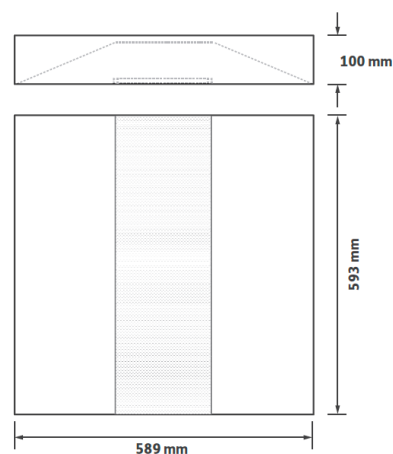

- Efficacy up to 110 lm/W
- Central microprism diffuser
- Low glare
- UGR19 compliant
- CRI80
- 3-Step MacAdam
- IP44

## SPECIFICATION

Luminous Flux	2974 - 5106 Lumens
UGR	<19
Colour Temperature CCT	3000K   4000K   TW
Power Consumption	32W   46W
CRI	>80
Efficacy	93 - 110 lm/W
Dimming	Fixed Output   1-10V   DALI
Operating Voltage	220 – 240V
Operating Frequency	50-60Hz
Lifetime	100,000hrs
Finish	White
Installation	Recessed
Dimensions	W 589 x L 583 x D 100mm
Ingress Protection	IP44 (front) IP20 (back module)
Weight	3.9 kg
Operating Temperature	-25°C ~35°C
Conformity	Thermal Management System No UV or IR Emissions, UKCA
Warranty	5 Years

## DIMENSIONS

**PRODUCT ORDER CODE**

EXAMPLE: ENVER/46/4K/DALI/WH/ST

PREFIX	WATTAGE	CCT	DRIVER	FINISH	EMERGENCY	CASAMBI
ENVER	32W	<b>3K</b> 3000K	<b>FO</b> fixed output	<b>WH</b> white	<b>ST</b> standard emergency	<b>CAS</b> casambi
	46W	<b>4K</b> 4000K	<b>10</b> 1-10V		<b>DEM</b> dali emergency	
		<b>TW</b> tunable white	<b>DALI</b> DALI dimming			