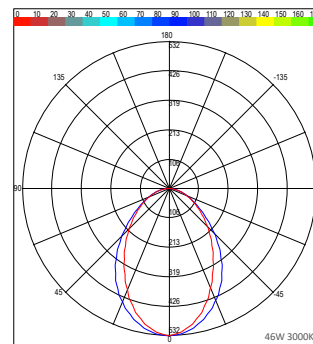

DIMENSIONS