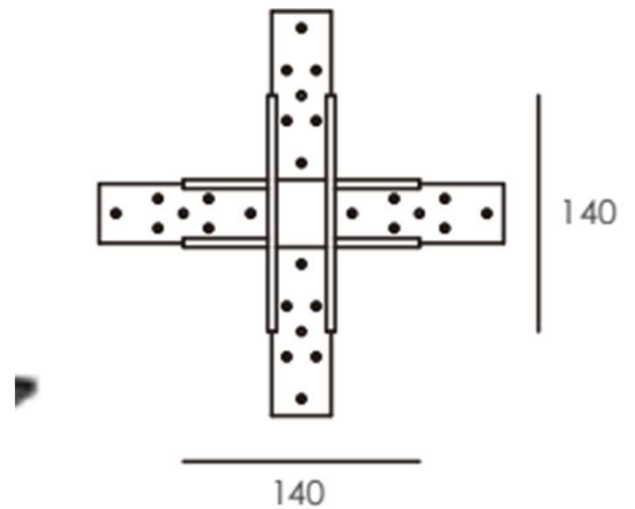

MAGNETO X BRACKET

MAGNETO X SHAPE Bracket.

Luminous Flux	Not Applicable
UGR	Not Applicable
Colour Temperature CCT	Not Applicable
Power Consumption	Not Applicable
CRI	Not Applicable
Efficacy	Not Applicable
Dimming	Not Applicable
Finish	Black
Installation	Recessed
Dimensions	N/A
Cut-out Dimensions	N/A
Ingress Protection	IP20
Operating Temperature	-25°C ~50°C
Conformity	Thermal management System No UV or IR Emissions
Warranty	5 Years

DIMENSIONS

PREFIX	CCT	DRIVER	FINISH	EMERGENCY	CASAMBI
X SECTION /			BLK WHT		