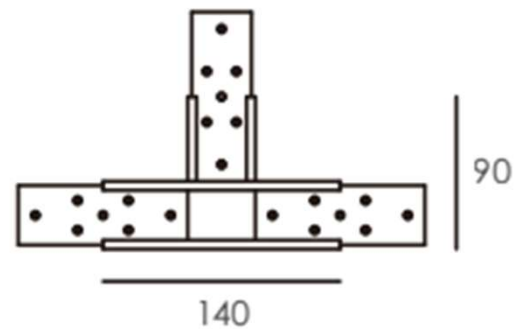

MAGNETO T CONNECTOR

MAGNETO T SHAPE Bracket.

Luminous Flux	Not Applicable
UGR	Not Applicable
Colour Temperature CCT	Not Applicable
Power Consumption	Not Applicable
CRI	Not Applicable
Efficacy	Not Applicable
Dimming	Not Applicable
Finish	Black
Installation	Recessed
Dimensions	N/A
Cut-out Dimensions	N/A
Ingress Protection	IP20
Operating Temperature	-25°C ~50°C
Conformity	Thermal management System No UV or IR Emissions
Warranty	5 Years

DIMENSIONS

PREFIX	CCT	DRIVER	FINISH	EMERGENCY	CASAMBI
T SECTION /			BLK WHT		