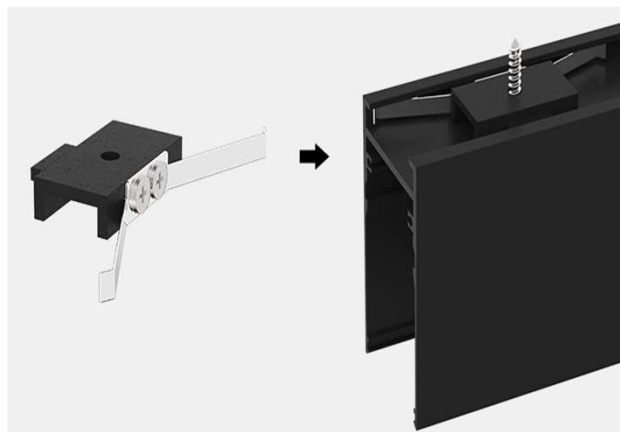

MAGNETO SURFACE MOUNT CLIPS

MAGNETO Surface Mount Clips.

Luminous Flux	Not Applicable
UGR	Not Applicable
Colour Temperature CCT	Not Applicable
Power Consumption	Not Applicable
CRI	Not Applicable
Efficacy	Not Applicable
Dimming	Not Applicable
Finish	Black
Installation	Recessed
Dimensions	N/A
Cut-out Dimensions	N/A
Ingress Protection	IP20
Operating Temperature	-25°C ~50°C
Conformity	Thermal management System No UV or IR Emissions
Warranty	5 Years

DIMENSIONS

Description

Surface mounted clip

PREFIX	CCT	DRIVER	FINISH	EMERGENCY	CASAMBI
BRK / SURFACE			BLK		