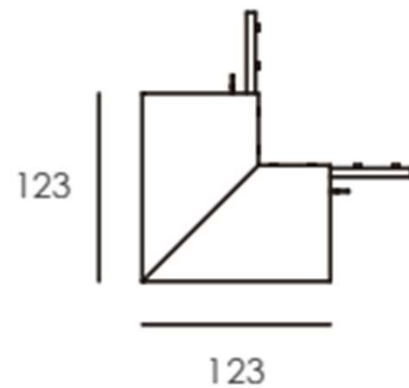

## MAGNETO 90D OUTER CORNER

MAGNETO 90D OUTER CORNER Bracket.

Luminous Flux	Not Applicable
UGR	Not Applicable
Colour Temperature CCT	Not Applicable
Power Consumption	Not Applicable
CRI	Not Applicable
Efficacy	Not Applicable
Dimming	Not Applicable
Finish	Black
Installation	Recessed
Dimensions	N/A
Cut-out Dimensions	N/A
Ingress Protection	IP20
Operating Temperature	-25°C ~50°C
Conformity	Thermal management System No UV or IR Emissions
Warranty	5 Years

### DIMENSIONS

PREFIX	CCT	DRIVER	FINISH	EMERGENCY	CASAMBI
OUTER CORNER /90			BLK WHT		