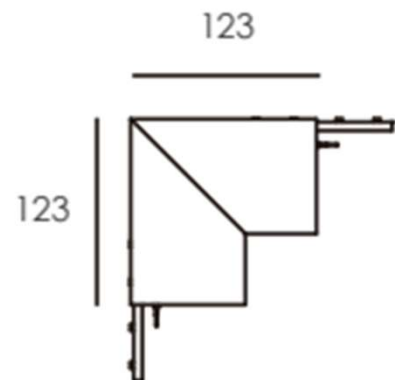

## MAGNETO 90D INNER CORNER

MAGNETO 90D INNER CORNER Bracket.

Luminous Flux	Not Applicable
UGR	Not Applicable
Colour Temperature CCT	Not Applicable
Power Consumption	Not Applicable
CRI	Not Applicable
Efficacy	Not Applicable
Dimming	Not Applicable
Finish	Black
Installation	Recessed
Dimensions	N/A
Cut-out Dimensions	N/A
Ingress Protection	IP20
Operating Temperature	-25°C ~50°C
Conformity	Thermal management System No UV or IR Emissions
Warranty	5 Years

### DIMENSIONS

PREFIX	CCT	DRIVER	FINISH	EMERGENCY	CASAMBI
INNER CORNER /90			BLK WHT		