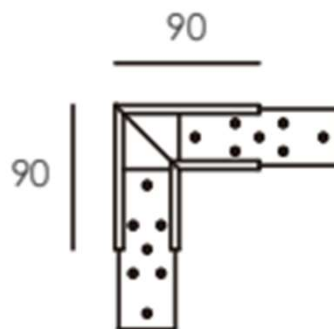

## MAGNETO 90 CORNER

MAGNETO 90 Degree Corner Bracket.

Luminous Flux	Not Applicable
UGR	Not Applicable
Colour Temperature CCT	Not Applicable
Power Consumption	Not Applicable
CRI	Not Applicable
Efficacy	Not Applicable
Dimming	Not Applicable
Finish	Black
Installation	Recessed
Dimensions	N/A
Cut-out Dimensions	N/A
Ingress Protection	IP20
Operating Temperature	-25°C ~50°C
Conformity	Thermal management System No UV or IR Emissions
Warranty	5 Years

### DIMENSIONS

PREFIX	CCT	DRIVER	FINISH	EMERGENCY	CASAMBI
CORNER / 90D			BLK WHT		